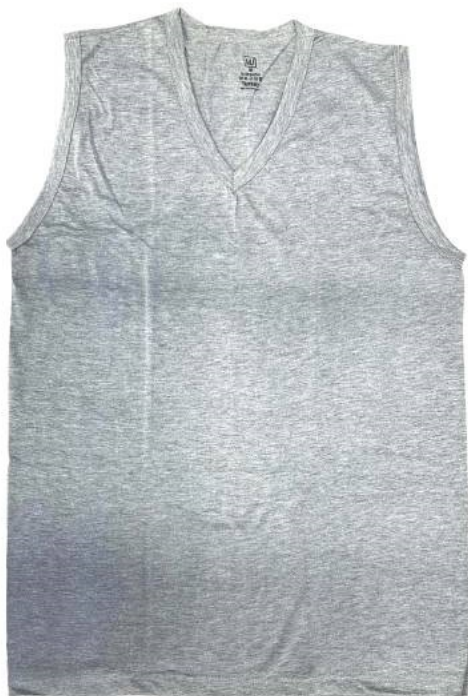

COTTON MENS SINGLET / ERKEK ATLET COTTON

V Neck Mens Singlet - V Neck Mens Singlet Color

12220

V Yaka Sığır Kolsuz Erkek Üstü

12220/R

S - M - L - XL - 2XL

M®I

MAN
UNDERWEAR