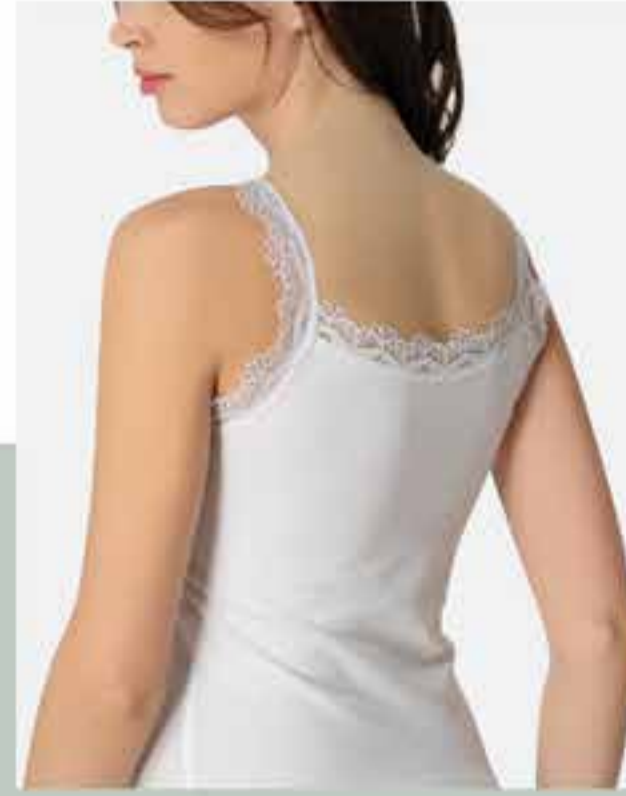

1236

Modal

S-M-L-XL-XXL

Beyaz / Siyah / Krem / Lacivert
White / Black / Cream / Darkblue